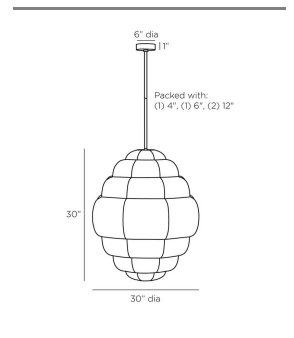

YAHARA PENDANT

DMC15
Ivory
H: 35 IN
Dia: 30.0 IN

Influences ranging from the natural and modern worlds inform our Yahara. Reminiscent of a bee's nest or Chinese lantern, this tiered design takes a steel structure finished in antique brass wrapped in a cool cocoon of ivory faux vellum. Zen-like in its appeal, this fixture will lend a soothing glow to any space. Certified for damp locations and intended for interior use. Finish will vary.