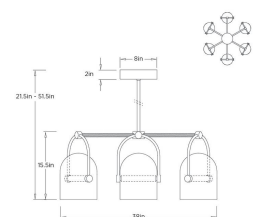

MARCO CHANDELIER

DMC35
Smoke Seeded Glass
H: 21.5 IN
Dia: 38.0 IN

This LED chandelier features a glass design influenced by modern equestrian style. Shades of smoke-seeded glass are bisected by tubular bulbs and held in a framework of antique brass-plated steel. Bone leather-wrapped pipes add a tailored contrast of materiality and color, offering a distinctive aesthetic. Certified for damp locations and intended for interior use. Finish will vary.

*ADDITIONAL PIPE AVAILABLE
DMC35 MARCO CHANDELIER ARTERIOS