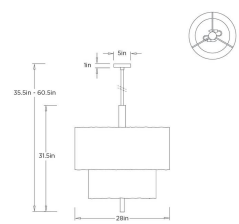

LEONARDO CHANDELIER

DMI26  
 Antique Brass  
 H: 35.5 IN  
 Dia: 28.0 IN

Highlighting tack welds, our raw-edged style offers dual drums of antique brass-plated iron that shimmer and reflect the bulbs within. Hung from a textural pipe of antique brass-plated cast aluminum, the flame-cut edges and matching finial highlight the artisanal craftsmanship behind this tiered style. Certified for damp locations and intended for interior use. Finish will vary.

\*ADDITIONAL PIPE AVAILABLE  
 DMI26 LEONARDO CHANDELIER ARTERIOS