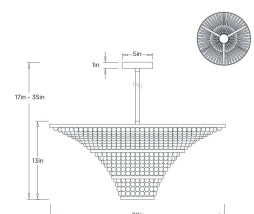

LULU BEADED CHANDELIER

Echoing the graceful spread of a parasol, the Lulu Beaded Chandelier features cascading strands of luminous beads suspended from a bronze iron frame. The layered silhouette creates depth and gentle movement, allowing light to filter through with a soft, inviting glow. Sculptural yet airy, this statement chandelier brings refined texture and warmth to entryways, breakfast nooks, or living spaces.

DMI29

H: 17 IN

Dia: 29 IN

\*ADDITIONAL PIPE AVAILABLE  
DMI29 LULU BEADED CHANDELIER ARTERIO RS