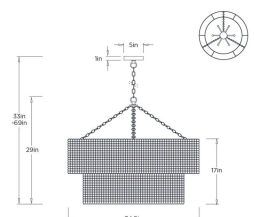

Influenced by the visual rhythm of Optical Art, the Hecche Chandelier features a round, tiered drum form with a layered bronze iron chainmail overlay. Bold and sculptural, it serves as a striking focal point in living rooms, dining areas, or entryways.

DMI31

H: 33 IN

Dia: 35 IN