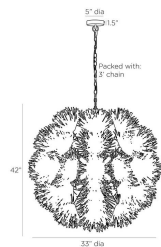

WINONA CHANDELIER

DMS04
Ivory Rattan
H: 44 IN
Dia: 33.0 IN

Wild and worldly, the Winona chandelier is cleverly crafted with ivory rattan that is hand-formed into delicate dandelion shapes. The artisanal piece, in an acorn-shaped silhouette, is constructed with a chain link suspension in antique brass steel. Finish will vary.