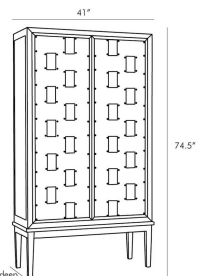

SALOTTO COCKTAIL CABINET

DP4004  
 Golden, Oak Frame,  
 Vellum Paneled Doors  
 H: 74.5 IN  
 W: 41 IN  
 D: 16 IN

Wrought with fine details, the Salotto cocktail cabinet is the crown jewel. The vellum panels were inspired by a pair of bronze doors at Villa Necchi in Milan. Originally designed to guide air through a solarium, the reinterpreted cut-outs are purely decorative, offering a glimpse of the beautifully-layered contents within. Golden oak and bronze hardware add another layer of craftsmanship. Vellum will vary.