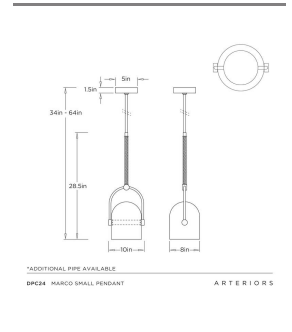

MARCO SMALL PENDANT

DPC24
Smoke Seeded Glass
H: 34 IN
W: 10 IN
D: 8 IN

This modern drop pendant draws inspiration from equestrian style and is suspended from a bone leather-wrapped pipe. A shade of smoke-seeded glass bisected by a tubular LED light and held in a framework of antique brass-plated steel. Designed to be displayed alone or in multiples. Certified for damp locations and intended for interior use. Finish will vary.