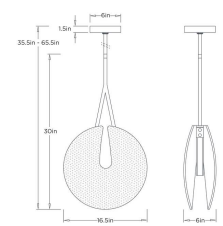

The Tyche Pendant offers a refined balance between historical influence and modern utility, emphasizing a refined and architectural silhouette. Its design is inspired by the iconic geometry of an ancient Egyptian collar, providing a bold, sculptural presence that grounds the fixture within a space. Crafted from bronze resin, the shade offers a rich, warm finish that makes it a versatile choice for entryways, or dining areas.

DPC31

H: 35.5 IN

W: 17 IN

D: 6 IN