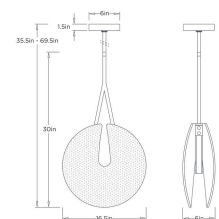

TYCHE PENDANT

DPC32

H: 35.5 IN

W: 16.5 IN

D: 6 IN

The Tyche Pendant offers a refined balance between historical influence and modern utility, emphasizing a refined and architectural silhouette. Its design is inspired by the iconic geometry of an ancient Egyptian collar, providing a bold, sculptural presence that grounds the fixture within a space. Crafted in a matte swirl finish casting a crisp, ambient light making it a versatile choice for entryways, or dining areas.

*ADDITIONAL PIPE AVAILABLE

DPC32 TYCHE PENDANT

ARTERIOS