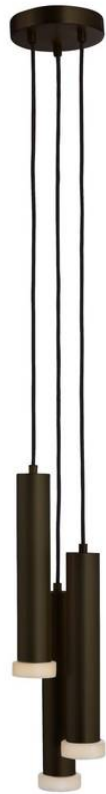

ALEENA MULTI-PORT PENDANT

Striking and composed, the Aleena Pendant balances structural gravity with a refined contemporary form. A trio of tubular drops finished in English Bronze iron are illuminated through soft white alabaster, producing a warm, ethereal light. This integrated LED fixture features staggered heights suspended from a matching base by cloth cords.

DPC33

H: 28 IN

Dia: 6.5 IN