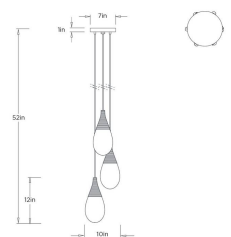

Celestial and atmospheric; the Giselle Multi-Port Chandelier simulates meteors drifting through space with three handblown drops of smoke luster glass. Suspended from a cloth cord that leads to an antique brass iron canopy, the textured glass disperses light with a dramatic, ethereal effect. For maximum versatility, the height of each drop is individually adjustable at the canopy, allowing for a custom staggered silhouette.