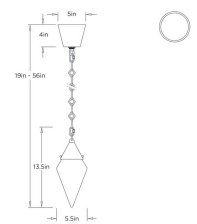

BERKLEY PENDANT

DPC36  
 Antique Brass, Clear  
 Crystal  
 H: 19 IN  
 Dia: 6 IN

Suspended by chain, the Berkley Pendant showcases a single solid clear crystal diffuser as its sculptural focal point. The cool vintage silver detailing reinforces its refined geometry, while concealed LED illumination casts a crisp, modern glow through the faceted form. Minimal yet striking, this crystal pendant brings luminous clarity and contemporary elegance to kitchens, entryways, or bedside settings.

\*ADDITIONAL CHAIN AVAILABLE  
 DPC36 BERKLEY PENDANT ARTERIOS