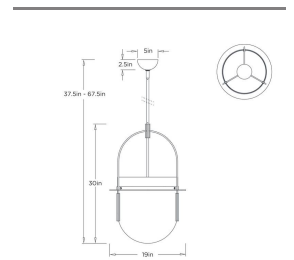

KATHLEEN LARGE PENDANT

DPC37
 Antique Brass, Frosted
 Smoke Glass
 H: 38 IN
 Dia: 19 IN

*ADDITIONAL PIPE AVAILABLE
 DPC37 KATHLEEN LARGE PENDANT ARTERIOS

Elegant and refined, the Kathleen Large Pendant offers a Neo-Classical take on the timeless bell jar. This fixture features a frosted smoke glass shade suspended from antique brass-plated steel with intricate ridged details. Its cup-and-pole design, inspired by traditional counterweights, creates a striking interplay of balance and proportion that elevates the room with sculptural sophistication.