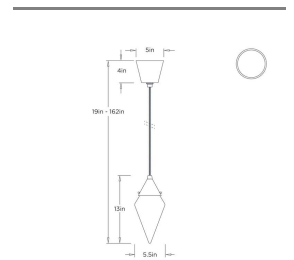

BERKLEY PENDANT

DPC38
 Antique Brass, Clear
 Crystal
 H: 19 IN
 Dia: 5.5 IN

A solid clear crystal diffuser anchors this design, suspended by a streamlined cloth cord for a clean, modern profile. Finished in antique brass, the fixture's warm metallic tones contrast beautifully with the crystal's clarity. A neatly concealed LED light provides a sophisticated touch, casting a soft, filtered glow that highlights its sleek, minimalist appeal.