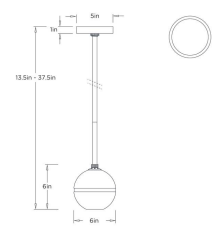

Suspended on a clean vertical extension pipe, the Noble Pendant centers on a solid clear crystal globe carved to cradle a single light source within. The frosted core softly diffuses illumination, creating a refined glow that feels both crisp and atmospheric. Encircled by a polished chrome band that mirrors the streamlined stem, this crystal pendant delivers modern clarity with sculptural precision.

DPC40

H: 13.5 IN

Dia: 6 IN