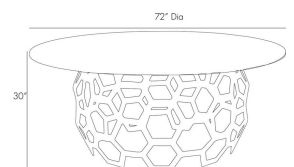

DOLMA DINING TABLE BASE

DS2012
Gold Leaf
H: 29 IN
Dia: 50.0 IN

Our mantra in creating this basket-inspired weave was a marriage of global craft and modern geometry. Cast aluminum hexagons are combined into a circular form and then plated with brass and polished to a high sheen. This makes for a very dramatic entry table. Base only. Think of this as jewelry for the home.