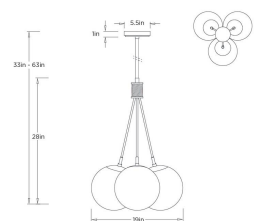

Composed as a suspended cluster of softly rounded forms, the Trinity Chandelier brings sculptural balance to modern interiors. Each globe is crafted in frosted ombré glass, transitioning from opaque to translucent to create depth and a gentle diffusion of light. Suspended in a poised triangular formation, this chandelier offers a warm, atmospheric glow above dining tables, kitchen islands, or living spaces.

DSC14

H: 33 IN

Dia: 19 IN