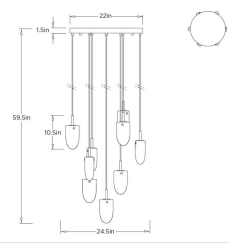

JAVIER MULTI-PORT CHANDELIER

The Javier Multi-Port Chandelier features a configuration of nine drops, creating a dramatic, layered composition. Each bullet-shaped shade is crafted from smoke crystal, offering a deep, reflective contrast to the English bronze iron frame. The height of each drop is adjustable at the canopy by the cord, allowing for a customized arrangement that enhances the dark, moody atmosphere of your space.

DSC16

H: 60 IN

Dia: 25 IN

DSC16 JAVIER MULTI-PORT CHANDELIER