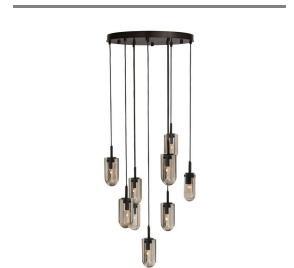

JAVIER MULTI-PORT CHANDELIER

The Javier Multi-Port Chandelier features a configuration of nine drops, creating a dramatic, layered composition. Each bullet-shaped shade is crafted from smoke crystal, offering a deep, reflective contrast to the English bronze iron frame. The height of each drop is adjustable at the canopy by the cord, allowing for a customized arrangement that enhances the dark, moody atmosphere of your space.

DSC16

H: 60 IN

Dia: 25 IN

DSC16 JAVIER MULTI-PORT CHANDELIER