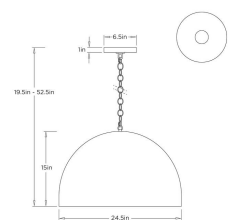

MICAH PENDANT

DS113  
 Antique Bronze  
 H: 19.5 IN  
 Dia: 24.5 IN

Intriguing inside and out, a textured dome of antique bronze-plated iron was influenced by floral patterns. The bell-shaped shade is hung from a matching chain and canopy, allowing the simple silhouette to put the focus on the organic texture. Certified for damp locations and intended for interior use. Finish will vary.