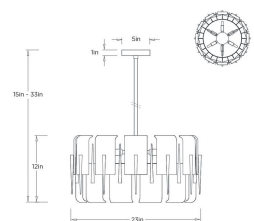

The Lumora Chandelier unfolds in a structured arrangement of overlapping smoke slump glass panels with decorative metal spikes. Each textured sheet captures and diffuses light, casting a warm, amber-toned glow through its rippled surface. The interplay of glass and dark metal creates depth and contrast, resulting in a sculptural chandelier that brings refined drama to living spaces or dining rooms.

DS115

H: 15 IN

Dia: 23 IN