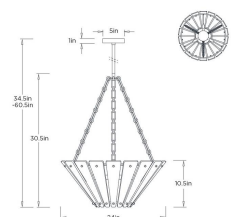

The Decora Chandelier is defined by its tapered form, with angled surfaces that create a sense of movement and visual flow. Panels of textured smoke glass are arranged to catch and deflect light, lending a moody, sophisticated character to the design. Its sculptural silhouette makes a bold geometric statement in modern interiors.