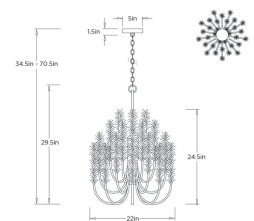

KAIA SMALL CHANDELIER

Recalling the crystallized texture of rock candy, the Kaia Small Chandelier features curved white iron arms adorned with ivory coconut shell. These beaded stems are finished with a flourish, adding a dramatic yet refined presence to intimate dining settings or smaller spaces.

DSS05

H: 35 IN

Dia: 22 IN

*ADDITIONAL CHAIN AVAILABLE
DSS05 KAIA SMALL CHANDELIER ARTERIOS