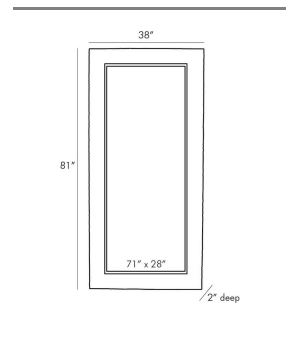

MARSH FULL LENGTH MIRROR

DW4004
Whitewash
H: 81 IN
W: 38 IN
D: 2 IN

The Marsh floor mirror plays with elements that are recurrent in Beth Webb's body of work-- texture tension and serene tones. The scale of this full-length carved wood mirror which was inspired by a contemporary Italian woodworker carries gravitas as though it is a piece of sculpture in itself. The deeply grooved patterns in the wood juxtapose the slick mirror. Suitable for hanging or leaning on a wall it could equally be hinged and transformed into a folding screen. Finish will vary.