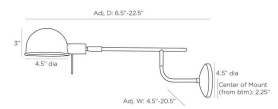

TEMPE WALL SCONCE

DWC01
 Antique Brass
 H: 9 IN

The Tempe sconce makes a stylish bedside companion. With rounded, schoolhouse-inspired shapes, the reading light is constructed in steel with an antique brass finish and features a swing arm and a pivoting head for directional light. Certified for damp locations and intended for interior use.