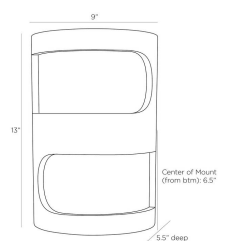

ARTERIO RS

TEMIRA WALL SCONCE

DWC02

Ivory

H: 13 IN

W: 9 IN

D: 5.5 IN

With sinuous, Cubist-style cutouts, our Temira sconce is modern and monochromatic. The columnar wall light is carved in ivory ricestone composite, and fitted with a sleeve of white linen to cast a diffused glow. Finish will vary. Certified for damp locations and intended for interior use.