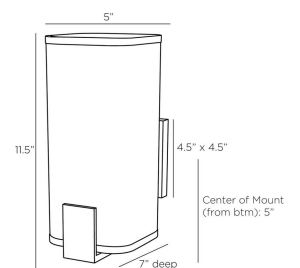

BRAXTON WALL SCONCE

DWC03
 White
 H: 11.5 IN
 W: 5 IN
 D: 7 IN

When a hint of zen is required, the minimal Braxton fits the bill. Supports of solid steel finished in English bronze clasp a delicate shade of white crinkled paper. Organic in feel, with elegant soft edges. Certified for damp locations and intended for interior use. Finish will vary.