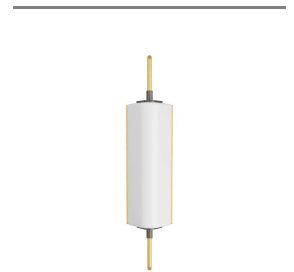

ARTERIO RS

WESTON WALL SCONCE

DWC08
Opal
H: 24 IN
W: 5.5 IN
D: 4 IN

With a Modern Classic aesthetic, the Weston sconce is an effortless addition to any style interior. The fresh and modern wall illuminator is designed in a softly rounded triangular column in gleaming opal glass, which emits a diffused glow. The fixture is accented with English bronze steel and an antique brass steel rod, creating a piercing effect. Certified for damp locations and intended for interior use.