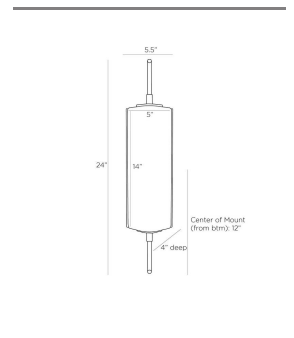

ARTERIO RS

WESTON WALL SCONCE

DWC08
Opal
H: 24 IN
W: 5.5 IN
D: 4 IN

With a Modern Classic aesthetic, the Weston sconce is an effortless addition to any style interior. The fresh and modern wall illuminator is designed in a softly rounded triangular column in gleaming opal glass, which emits a diffused glow. The fixture is accented with English bronze steel and an antique brass steel rod, creating a piercing effect. Certified for damp locations and intended for interior use.