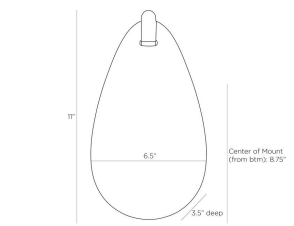

TESSA WALL SCONCE

DWC09  
 Clear Seedy  
 H: 11 IN  
 W: 6.5 IN  
 D: 3.5 IN

The design for the Tessa sconce recalls Mid-Century Murano blown-glass lighting. Clear seedy slump glass is formed into a graceful teardrop shape, imparting a feeling of movement and washing a wall with soft, elegant illumination. A rounded, antique brass steel hook pierces the glass shell, offering refined detailing. Finish will vary. Certified for damp locations and intended for interior use.