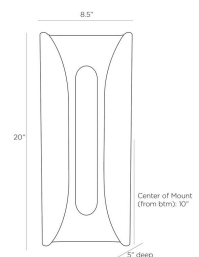

WINWARD WALL SCONCE

DWC10
Ivory
H: 20 IN
W: 8.5 IN
D: 5 IN

Our artfully rendered Windward sconce strikes a graphic note, created in an elongated profile, with a body that curls around a tubular light source. The inventive light is cast in ivory resin with a scratched finish carved into the material. A contrasting, bronzed steel, integrated LED light centers the piece, casting light above and below. Finish will vary. Certified for damp locations and intended for interior use.