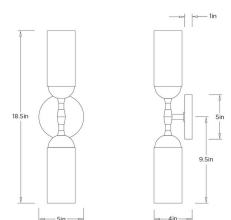

EMMETT WALL SCONCE

DWC102  
 Antique Brass, Bronze  
 H: 18.5 IN  
 W: 5 IN  
 D: 4 IN

Simple and sophisticated, the Emmett Wall Sconce features a swirl glass shade in a matte finish that beautifully resembles alabaster. The glass flows into a steel cup finished in vintage silver, that complements the stone-like texture. This monochromatic pairing creates a refined and cohesive look.