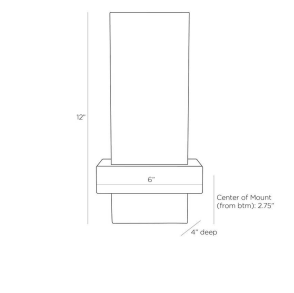

WEMBLEY WALL SCONCE

DWC11
 White Alabaster
 H: 12 IN
 W: 6 IN
 D: 4 IN

A gorgeous, white alabaster diffuser plate creates warm filtered light and adds natural sophistication to any space. The bulb behind accentuates the stone's organic veins and features brilliantly as it rests perfectly within the antique brass iron frame. The LED fixture mounts directly from its steel frame, finished in antique brass. Finish will vary. Certified for damp locations and intended for interior use.