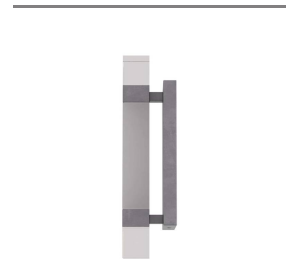

WATKINS WALL SCONCE

DWC15
 Clear Crystal
 H: 15 IN
 W: 4.5 IN
 D: 3.5 IN

Our Watkins sconce bestows an element of modern glamor to an entry or hallway. The sleek wall light is created in a mix of matte and high-gloss materials, which combine to produce a geometric blocking effect. The LED fixture features a linear composition of clear and frosted crystal, with bands bronze iron. Bronze iron also forms the sconce's rectangular backplate. Certified for damp locations and intended for interior use.