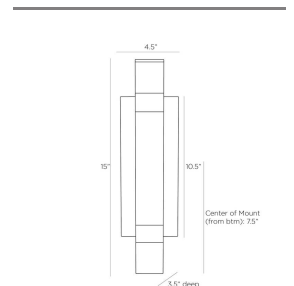

WATKINS WALL SCONCE

DWC15
 Clear Crystal
 H: 15 IN
 W: 4.5 IN
 D: 3.5 IN

Our Watkins sconce bestows an element of modern glamor to an entry or hallway. The sleek wall light is created in a mix of matte and high-gloss materials, which combine to produce a geometric blocking effect. The LED fixture features a linear composition of clear and frosted crystal, with bands bronze iron. Bronze iron also forms the sconce's rectangular backplate. Certified for damp locations and intended for interior use.