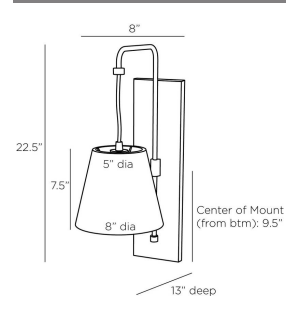

BENIN WALL SCONCE

DWC20
 English Bronze
 H: 22.5 IN
 W: 8 IN
 D: 13 IN

A modern interpretation of a hanging gas lamp, the Benin brings Colonial design into a modern era. An elegant drop arm of English bronze iron suspended from a backplate of oyster-finished catalpa wood sets the stage for a drum-shaped iron shade finished in English bronze, suspended from a mauve cloth cord. Certified for damp locations and intended for interior use. Finish will vary.