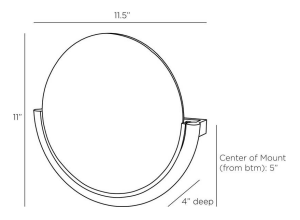

ALICIA WALL SCONCE

DWC25  
Antique Brass  
H: 11 IN  
W: 11.5 IN  
D: 4 IN

Classic and bold, this chic slump glass dome in champagne seedy, delivers timeless intrigue. Framed by a support in antique brass iron that effortlessly anchors the glass like a precious stone. Certified for damp locations and intended for interior use. Finish will vary.