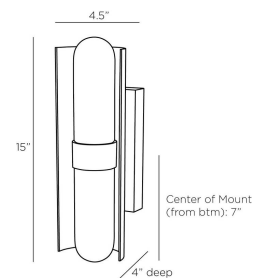

BRETMAN WALL SCONCE

DWC26
 English Bronze
 H: 15 IN
 W: 5 IN
 D: 4 IN

Brilliantly simple, this sconce of tubular glass in a matte swirled finish with a steel backplate of English bronze provides an elegant glow. The curved lines and burnished finish of the integrated LED design recall Deco furnishings, yet the technology is completely modern. Certified for damp locations and intended for interior use. Finish will vary.