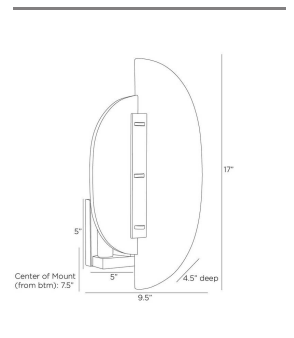

KIANNA WALL SCONCE

DWC32
 White
 H: 17 IN
 W: 9.5 IN
 D: 4.5 IN

The curved door pulls of our Kianna credenza inspired the hardware on this sculptural sconce. Crafted in alabaster overlaid with an asymmetrical plate of black marble, it delivers both style and function through artistic, architectural elements. Accented in English bronze steel. Finish will vary.