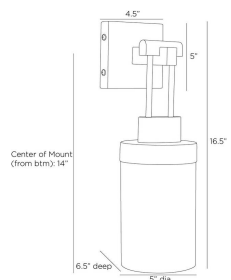

EVEREST OUTDOOR WALL SCONCE

DWC39
 Aged Iron
 H: 16.5 IN
 W: 5 IN
 D: 6.5 IN

A hanging lantern of opal glass and aged iron-powdercoated aluminum possesses an Eastern allure. Inspired by Japanese wood joinery, this minimalist style is finished with a protective coating to withstand the elements. Finish will vary.