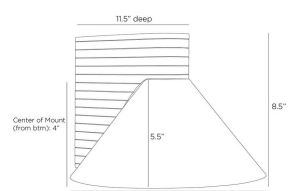

CHADWICK OUTDOOR WALL SCONCE

DWC41
 Aged Iron
 H: 8.5 IN
 W: 11 IN
 D: 11.5 IN

Reminiscent of 1930's Streamline Moderne architecture, the aerodynamic angles of the Chadwick make it both contemporary and timeless. A conical shade of aged iron is lacquered in a contrast white to reflect the down light for spot illumination. A protective coating helps withstand the elements. Dark sky compliant and "turtle safe" when used with a compatible, amber-colored long-wavelength LED bulb. Finish will vary.