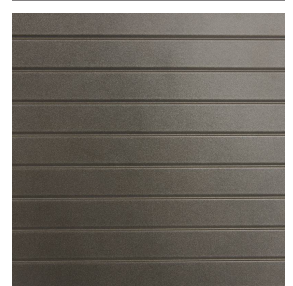

CARTER OUTDOOR WALL SCONCE

DWC44
Aged Iron
H: 10 IN
W: 10 IN
D: 4 IN

Ideal for lighting an outdoor corridor or pathway, an etched box style is banded for texture. This aged iron essential is coated to withstand the elements. "Turtle safe" when used with a compatible, amber-colored long-wavelength LED bulb. Finish will vary.