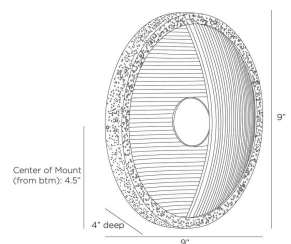

GARLAND WALL SCONCE

DWC50
 Natural Rattan
 H: 9 IN
 D: 4 IN
 Dia: 9.0 IN

Designed to be installed vertically or horizontally for up or down lighting, an intriguing sconce embodies the yin and yang of modern design. Natural pencil rattan is suspended in an antique brass-plated hammered iron setting and distressed at the edges with the antique cow tail technique. Single integrated LED bulb. Certified for damp locations and intended for interior use. Finish will vary.