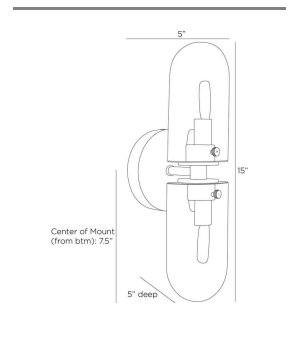

JAVIER WALL SCONCE

DWC51
 Champagne
 H: 15 IN
 W: 5 IN
 D: 5 IN

Modern and visually dynamic, this sconce is influenced by our Javier chandelier. An antique brass-plated hammered iron frame holds dual bullet-shaped champagne crystal shades. Each robust shade features a thick layer of reflective crystal surrounding two clear bulbs to add depth to the light. Certified for damp locations and intended for interior use.