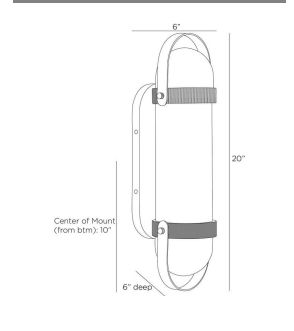

FLEMMING WALL SCONCE

DWC52  
Swirl  
H: 20 IN  
W: 6 IN  
D: 6 IN

Equestrian-inspired stirrups of English bronze-plated steel highlight the pendant setting of this elegant sconce. A capsule-shaped fixture of matte swirl glass is mounted on a backplate of antique brass-plated steel, with ridged details adding textural interest. Certified for damp locations and intended for interior use. Finish will vary.