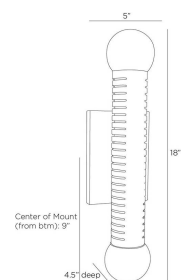

Our English bronze-plated steel sconce with a pair of smoke crystal ball has a handsome machined look that is even more eye-catching when paired or tripled. Its balance of linear and round elements lends an architectural presence to a hallway or corridor, while slotted perforations allow for an enchanting bleed of light. Certified for damp locations and intended for interior use.