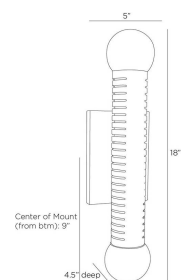

# ARTERIO RS

## FLUME SCONCE

DWC53  
Smoke  
H: 18 IN  
W: 5 IN  
D: 4.5 IN

Our English bronze-plated steel sconce with a pair of smoke crystal ball has a handsome machined look that is even more eye-catching when paired or tripled. Its balance of linear and round elements lends an architectural presence to a hallway or corridor, while slotted perforations allow for an enchanting bleed of light. Certified for damp locations and intended for interior use.