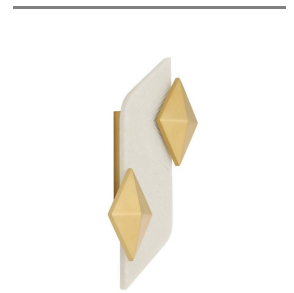

JENNER WALL SCONCE

DWC63  
 Ivory Ricestone  
 Composite, Antique  
 Brass Steel  
 H: 21 IN  
 W: 12 IN  
 D: 3.5 IN

Designed to deliver a wash of light to the wall, double diamonds of antique brass-plated steel clamp at either side of an ivory ricestone composite plate. The graphic line texture adds geometric interest when illuminated. Finish will vary. Certified for damp locations and intended for interior use.