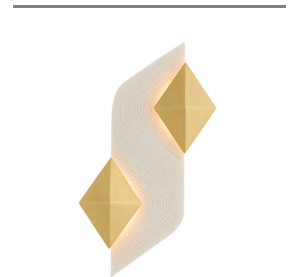

JENNER WALL SCONCE

DWC63  
 Ivory Ricestone  
 Composite, Antique  
 Brass Steel  
 H: 21 IN  
 W: 12 IN  
 D: 3.5 IN

Designed to deliver a wash of light to the wall, double diamonds of antique brass-plated steel clamp at either side of an ivory ricestone composite plate. The graphic line texture adds geometric interest when illuminated. Finish will vary. Certified for damp locations and intended for interior use.