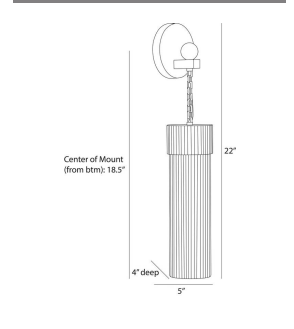

JAYCE WALL SCONCE

DWC66
 Vintage Silver Steel,
 Frosted Glass
 H: 22 IN
 W: 5 IN
 D: 4 IN

An elegant twist on the traditional pendant, this vintage silver steel sconce features a chain drop that suspends a frosted glass shade. Accented with chattered steel details that mirror the glass's ribbed texture, this free-hanging style is even more dynamic when displayed in multiples. Certified for damp locations and intended for interior use.