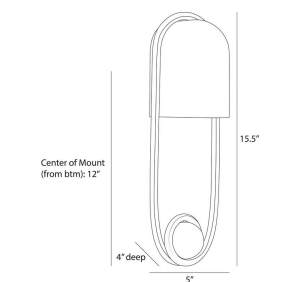

ILMA WALL SCONCE

DWC68
 Chattered English
 Bronze
 H: 15.5 IN
 W: 5 IN
 D: 4 IN

A stirrup-shaped sconce captures a white and gray marble sphere in a loop of English bronze-plated steel. The hooded chattered English bronze-plated steel silhouette was devised to deliver a moody wash of light across the wall and can be staged in multiples for brighter illumination. Finish will vary. Certified for damp locations and intended for interior use.