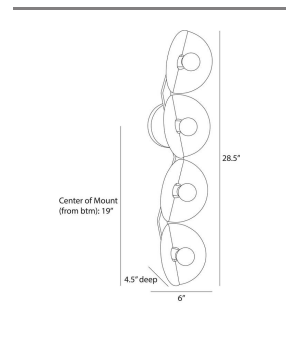

ITZIA WALL SCONCE

DWC69  
 Antique Hammered  
 Brass  
 H: 28.5 IN  
 W: 6 IN  
 D: 4.5 IN

Bent metal dishes of hammered antique brass twist in alternate directions to lend a playful energy to the Itzia. This sculptural style can be mounted horizontally or vertically, giving it versatility. Finish will vary. Certified for damp locations and intended for interior use.