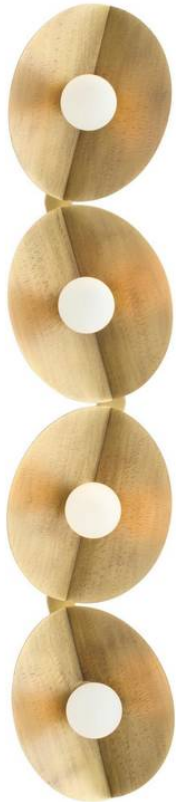

ITZIA WALL SCONCE

DWC69  
 Antique Hammered  
 Brass  
 H: 28.5 IN  
 W: 6 IN  
 D: 4.5 IN

Bent metal dishes of hammered antique brass twist in alternate directions to lend a playful energy to the Itzia. This sculptural style can be mounted horizontally or vertically, giving it versatility. Finish will vary. Certified for damp locations and intended for interior use.