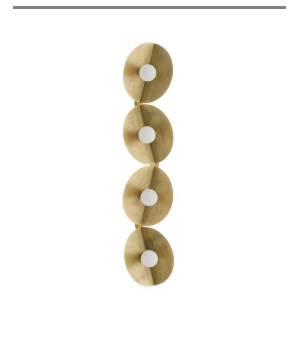

ITZIA WALL SCONCE

DWC69  
 Antique Hammered  
 Brass  
 H: 28.5 IN  
 W: 6 IN  
 D: 4.5 IN

Bent metal dishes of hammered antique brass twist in alternate directions to lend a playful energy to the Itzia. This sculptural style can be mounted horizontally or vertically, giving it versatility. Finish will vary. Certified for damp locations and intended for interior use.