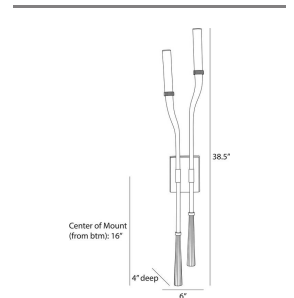

## ITALO WALL SCONCE

DWC70  
Antique Brass, Clear  
Crystal  
H: 38.5 IN  
W: 6 IN  
D: 4 IN

With its elongated form inspired by the struts of a deer, this classical style of antique brass-plated steel exudes an animalistic energy. This classically luxurious fixture is capped with dual cylinders of clear crystal and secured to the wall by an antique brass-plated steel back plate. Certified for damp locations and intended for interior use.