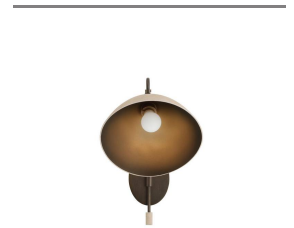

INLET WALL SCONCE

DWC71
 English Bronze, Ivory
 Faux Shagreen
 Leather
 H: 15.5 IN
 W: 10 IN
 D: 21 IN

Faux shagreen embossed leather is carefully shaped and stitched to form the rounded shade of the Inlet sconce. The adjustable shade hangs from a linear arm of English bronze-plated steel designed to be swung from left to right for the ideal amount of light. Finish will vary. Certified for damp locations and intended for interior use.